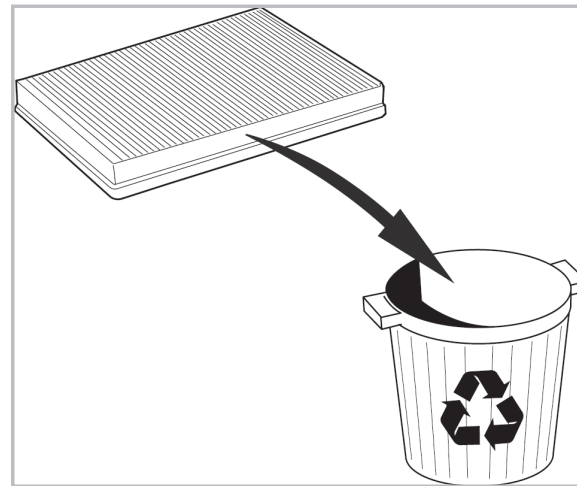

FOR
MITSUBISHI PAJERO III A/C+ (02/00 >) RHD

PROTECT

combined with
active carbon

715622
FH913

**WANT TO
KNOW MORE?**

www.valeo-techassist.com