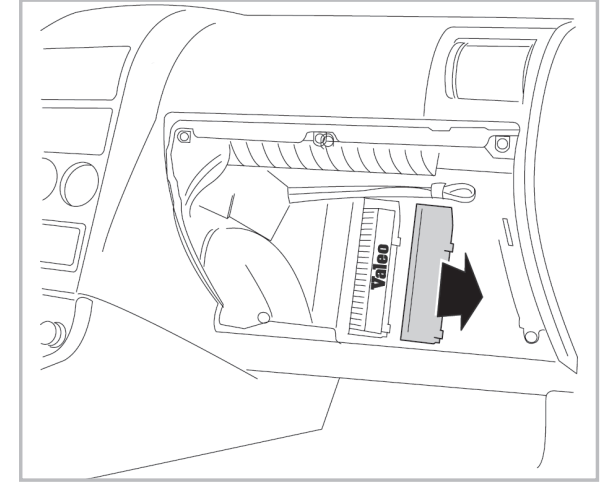

FOR
MITSUBISHI PAJERO III A/C+ (02/00 >) RHD

PROTECT

combined with
active carbon

715622
FH913

**WANT TO
KNOW MORE?**

www.valeo-techassist.com