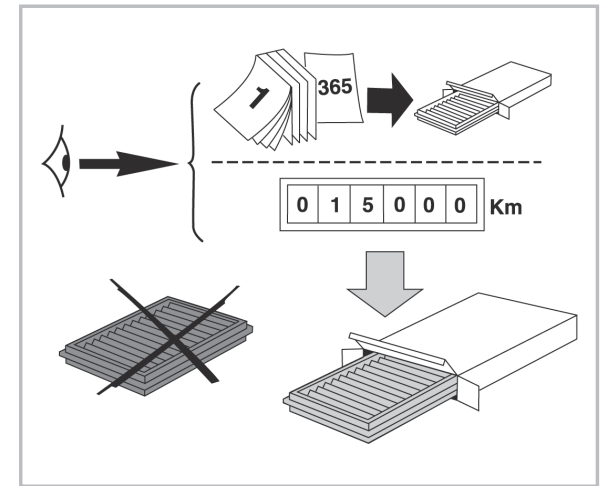

FOR
MITSUBISHI PAJERO III A/C+ (02/00 >) RHD

PROTECT

combined with
active carbon

715622
FH913

**WANT TO
KNOW MORE?**

www.valeo-techassist.com