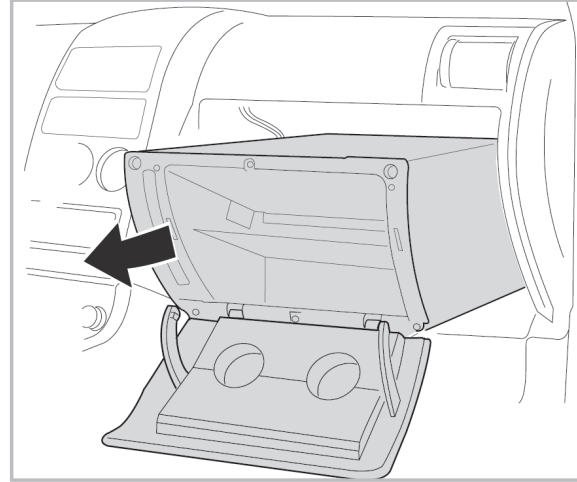

FOR
MITSUBISHI PAJERO III A/C+ (02/00 >) RHD

PROTECT

combined with
active carbon

715622
FH913

**WANT TO
KNOW MORE?**

www.valeo-techassist.com