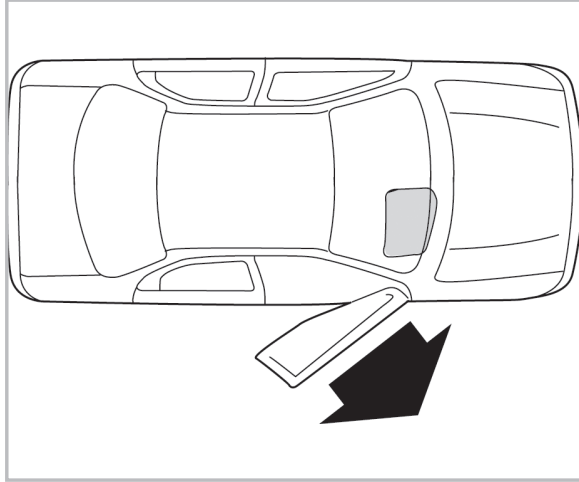

FOR
MITSUBISHI PAJERO III A/C+ (02/00 >) RHD

PROTECT

combined with
active carbon

715622
FH913

**WANT TO
KNOW MORE?**

www.valeo-techassist.com