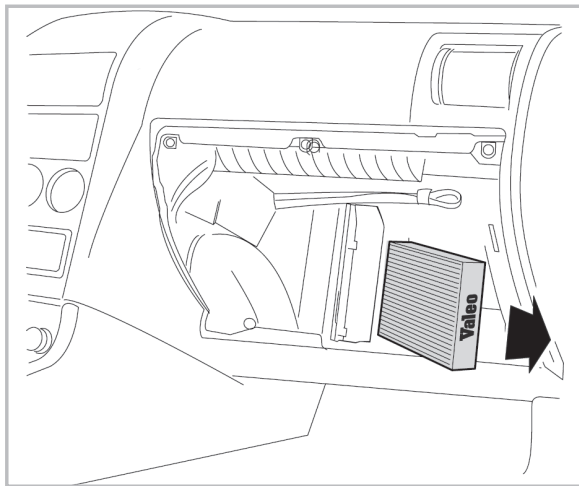

FOR
MITSUBISHI PAJERO III A/C+ (02/00 >) RHD

PROTECT

combined with
active carbon

715622
FH913

**WANT TO
KNOW MORE?**

www.valeo-techassist.com