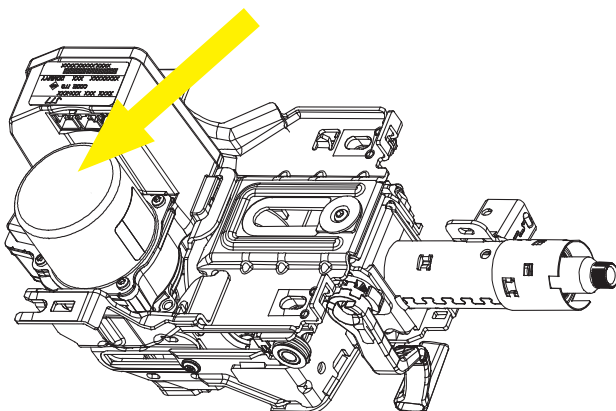

Part number identification on the steering column - Renault Modus (J77)

The following has to be taken into account when replacing the steering column on the Renault Modus (J77): the design of the entire steering column unit has changed due to a change in the model series.

As the new versions are backward compatible, they can be installed in older vehicle models with minor modifications. If the old design was installed in the vehicle and you want to install the new design, you have to additionally replace the cardan shaft between steering gearbox and steering column.

Another way to distinguish between the old and the two newer designs is the motor housing.

Steering column old design

Steering column new design

For vehicles with **left hand drive**

Engine	Year of manufacture	Label		TRW number	Design	OE part number Cardan shaft
		TRW no.	OE no.			
1.2 16V	> 20/07/2005	50300785	8200433516	JCR167	old	8200751229
	21/07/2005 - 31/01/2007	50300683	8200307151	JCR170	new	8200751229
	01/02/2007 >	A0013424	8200751216	JCR139		
		A0015991	8200826816			
1.4 16V	> 20/07/2005	50300783	8200433517	JCR166	old	8200751229
1.6 16V	21/07/2005 - 31/01/2007	50300689	8200307154	JCR169	new	8200751229
1.5 dCi	01/02/2007 >	A0013430	8200751219	JCR129		
		A0015995	8200826817			