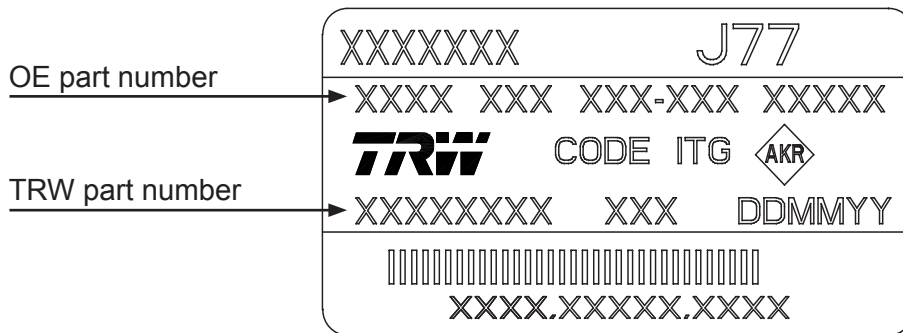

Part number identification on the steering column - Renault Modus (J77)

The following has to be taken into account when replacing the steering column on the Renault Modus (J77): the design of the entire steering column unit has changed due to a change in the model series.

As the new versions are backward compatible, they can be installed in older vehicle models with minor modifications. If the old design was installed in the vehicle and you want to install the new design, you have to additionally replace the cardan shaft between steering gearbox and steering column.

Another way to distinguish between the old and the two newer designs is the motor housing.

Steering column old design

Steering column new design

For vehicles with **left hand drive**

Engine	Year of manufacture	Label		TRW number	Design	OE part number Cardan shaft
		TRW no.	OE no.			
1.2 16V	> 20/07/2005	50300785	8200433516	JCR167	old	8200751229
	21/07/2005 - 31/01/2007	50300683	8200307151	JCR170	new	8200751229
	01/02/2007 >	A0013424	8200751216	JCR139		
		A0015991	8200826816			
1.4 16V	> 20/07/2005	50300783	8200433517	JCR166	old	8200751229
1.6 16V	21/07/2005 - 31/01/2007	50300689	8200307154	JCR169	new	8200751229
1.5 dCi	01/02/2007 >	A0013430	8200751219	JCR129		
		A0015995	8200826817			

For vehicles with **right hand drive**

Engine	Year of manufacture	Label		TRW number	Design	OE part number Cardan shaft
		TRW no.	OE no.			
1.2 16V	> 20/07/2005	50300786	8200433519	JCR7167	old	8200751231
	21/07/2005 - 31/01/2007	50300684	8200307160	JCR7170	new	8200751231
	01/02/2007 >	A0013425	8200751222	JCR7139		
		A0015993	8200826818			
1.4 16V	> 20/07/2005	50300784	8200433520	JCR7166	old	8200751231
1.6 16V	21/07/2005 - 31/01/2007	50300690	8200307161	JCR7169	new	8200751231
1.5 dCi	01/02/2007 >	A0013431	8200751223	JCR7129		
		A0015997	8200826819			