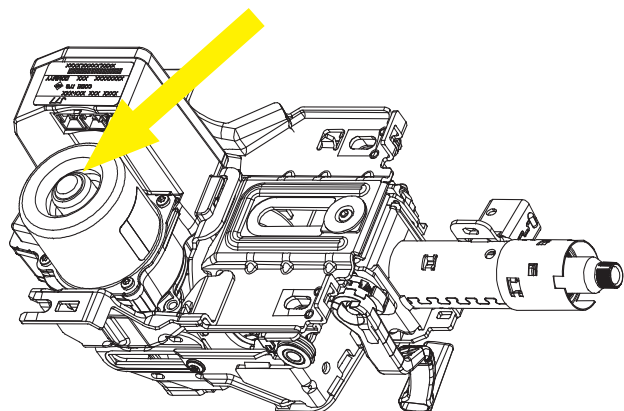

As the new versions are backward compatible, they can be installed in older vehicle models with minor modifications. If the old design was installed in the vehicle and you want to install the new design, you have to additionally replace the cardan shaft between steering gearbox and steering column.

To identify the correct part, please note the tables shown on the second page.

If the label shown in the following is attached to the steering column, this provides the relevant numbers for identifying the correct replacement part.

Another way to distinguish between the old and the two newer designs is the motor housing.

Steering column old design

Steering column new design

For vehicles with **left hand drive**

Engine	Year of manufacture	Label		TRW number	Design	OE part number Cardan shaft
		TRW no.	OE no.			
1.2 16V	> 20/07/2005	50300785	8200433516	JCR167	old	8200751229
	21/07/2005 - 31/01/2007	50300683	8200307151	JCR170	new	8200751229
	01/02/2007 >	A0013424	8200751216	JCR139		
		A0015991	8200826816			
1.4 16V	> 20/07/2005	50300783	8200433517	JCR166	old	8200751229
1.6 16V	21/07/2005 - 31/01/2007	50300689	8200307154	JCR169	new	8200751229
1.5 dCi	01/02/2007 >	A0013430	8200751219	JCR129		
		A0015995	8200826817			