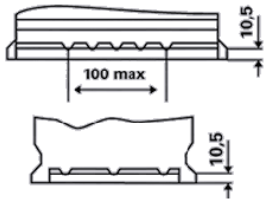

DRAWINGS

B13