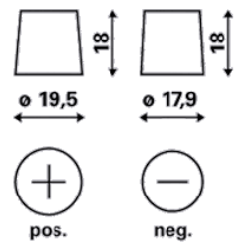

TECHNICAL INFORMATION

Voltage [V]:	12	Base Hold-down:	B13
Battery Capacity [Ah]:	60	Layout:	0
Cold Cranking Amps (CCA), EN [A]:	540	Terminal Types:	1
Length [mm]:	242	Case Size:	T5/LBN2
Width [mm]:	175	Weight filled (kg):	13,89
Height [mm]:	175		

DRAWINGS

B13

0

1

pos.

neg.