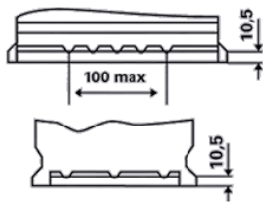

SILVER DYNAMIC

Key benefits

Engineered to the highest German standards

Patented PowerFrame® grid for reliable starting power, fast recharge and corrosion resistance

Meets all original criteria of the car manufacturer

For more information visit www.varta-automotive.com

ORDER INFORMATION

European Type No. (ETN):	577 400 078
Article Number:	577 400 078 316 2
Short Code:	E44
Barcode:	4016987119785
UK Code:	096
Packaging Unit:	1
Quantity per Pallet:	48

TECHNICAL INFORMATION

Voltage [V]:	12	Base Hold-down:	B13
Battery Capacity [Ah]:	77	Layout:	0
Cold Cranking Amps (CCA), EN [A]:	780	Terminal Types:	1
Length [mm]:	278	Case Size:	H6/LN3
Width [mm]:	175	Weight filled (kg):	17,94
Height [mm]:	190		

B13

0