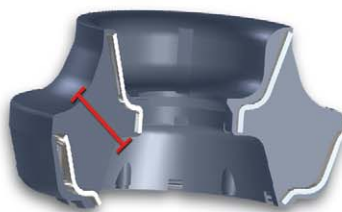

Advantage

Significant longer lifetime, consistent safety

as OE