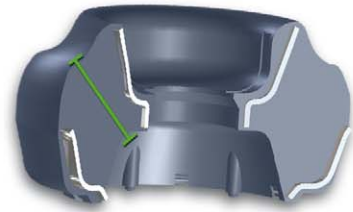

MEYLE version