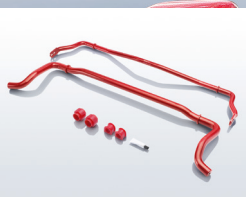

**CUSTOMER INFORMATION | PRODUCT INFORMATION  
Product groups Sportline & Anti-Roll-Kit**

Due to a running change of our corporate color for the above mentioned product groups (new color: RED RAL 3020) it is possible, that a few kits will have a different shade of red for the front and rear components.

## PRODUKTÜBERSICHT | PRODUCT OVERVIEW

**PRO-KIT**  
Performance Fahrwerksfedern  
*Performance Springs*

**SPORTLINE**  
Performance Fahrwerksfedern Sport  
*Sport Performance Springs*

**ANTI-ROLL-KIT**  
Performance Stabilisatoren  
*Performance Stabilizer Bars*